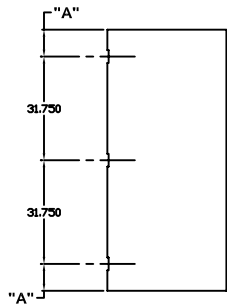

SIZE CHART			
NOMINAL DOOR SIZE		ACTUAL DOOR SIZE	
WIDTH	HEIGHT	WIDTH	HEIGHT
2'-8"	6'-8"	31 5/8"	79 1/2"
2'-10"	6'-8"	33 5/8"	79 1/2"
3'-0"	6'-8"	35"	79 1/2"

HINGE SPACING	
NOMINAL DOOR SIZE	DIM. "A"
6'-6"	7"
6'-8"	8"
6'-10"	9"
7'-0"	10"