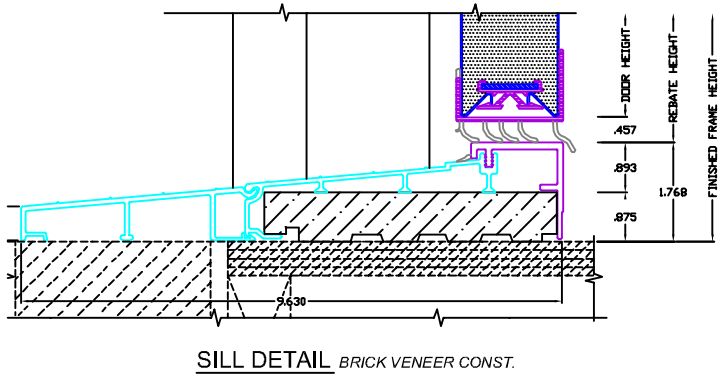

SIZE CHART			
NOMINAL DOOR SIZE		ACTUAL DOOR SIZE	
WIDTH	HEIGHT	WIDTH	HEIGHT
2'-8"	6'-8"	31 5/8"	79 1/2"
2'-10"	6'-8"	33 5/8"	79 1/2"
3'-0"	6'-8"	35"	79 1/2"

HINGE SPACING	
NOMINAL DOOR SIZE	DIM. "A"
6'-6"	7"
6'-8"	8"
6'-10"	9"
7'-0"	10"

RUSCO MANUFACTURING INC

INSULATED STEEL DOOR - SMALL WOOD FRAME
SERIES 800