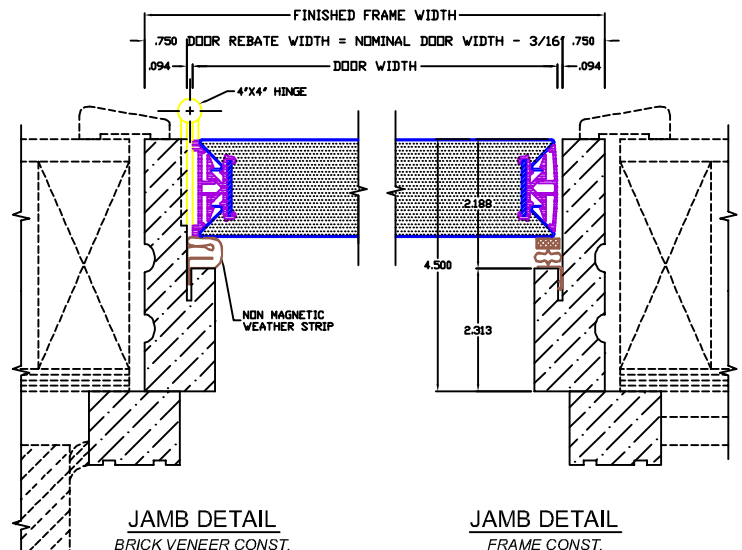

SIZE CHART			
NOMINAL DOOR SIZE		ACTUAL DOOR SIZE	
WIDTH	HEIGHT	WIDTH	HEIGHT
2'-8"	6'-8"	31 5/8"	79 1/2"
2'-10"	6'-8"	33 5/8"	79 1/2"
3'-0"	6'-8"	35"	79 1/2"

HINGE SPACING	
NOMINAL DOOR SIZE	DIM. "A"
6'-6"	7"
6'-8"	8"
6'-10"	9"
7'-0"	10"

RUSCO MANUFACTURING INC

INSULATED STEEL DOOR - SMALL WOOD FRAME
SERIES 800