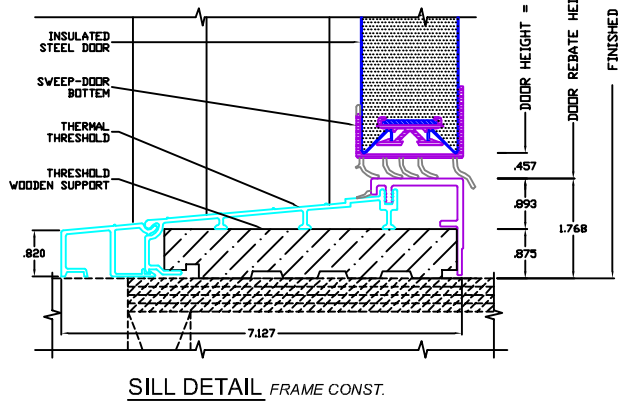

SIZE CHART			
NOMINAL DOOR SIZE		ACTUAL DOOR SIZE	
WIDTH	HEIGHT	WIDTH	HEIGHT
2'-8"	6'-8"	31 5/8"	79 1/2"
2'-10"	6'-8"	33 5/8"	79 1/2"
3'-0"	6'-8"	35"	79 1/2"

HINGE SPACING	
NOMINAL DOOR SIZE	DIM. "A"
6'-6"	7"
6'-8"	8"
6'-10"	9"
7'-0"	10"

RUSCO MANUFACTURING INC

INSULATED STEEL DOOR - SMALL WOOD FRAME
SERIES 800